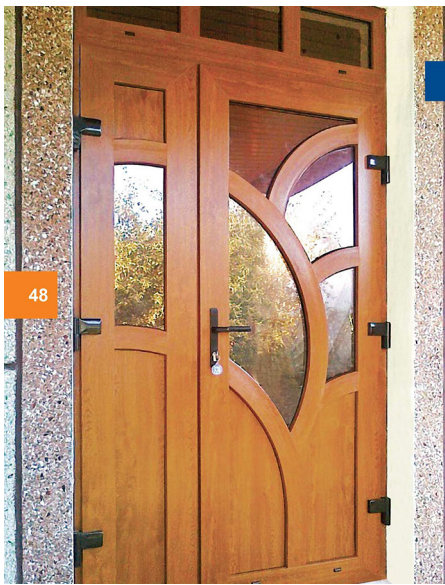

48

"Dolphin"

"Florence"