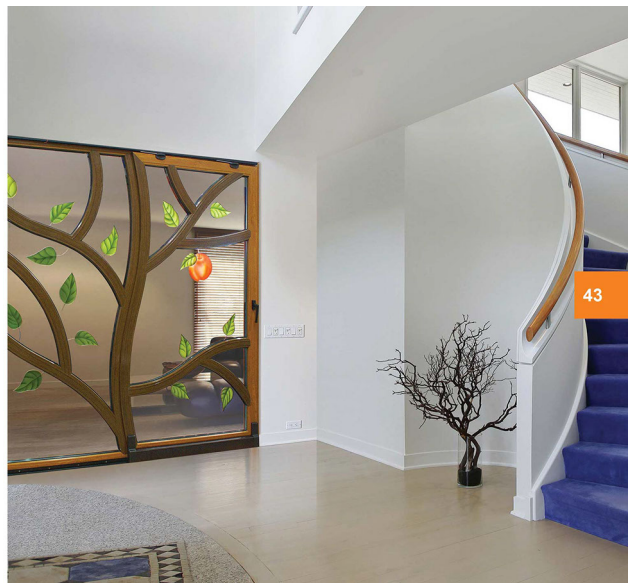

42

"Lotus"

"Apple"

43

44

"Golden fish"
Single casement front door.
Profile system
Rehau T-118.
Uzhgorod, Ukraine,
private house.

"Audi"

Double casement front door.
Profile system
Rehau T-118.
Uzhgorod, Ukraine,
registry office.

45

46

"Old Castle"

"Chernivtsi"

47