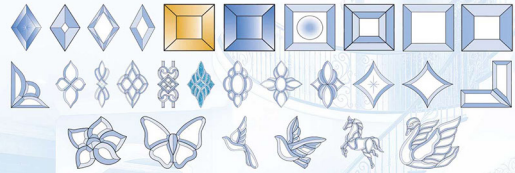

Facet Decoration 39