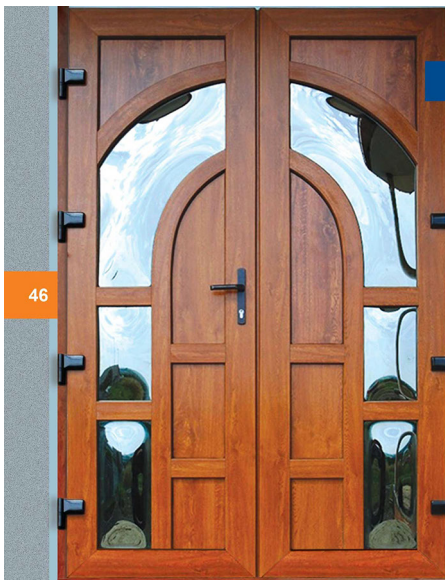

46

"Old Castle"

"Chernivtsi"